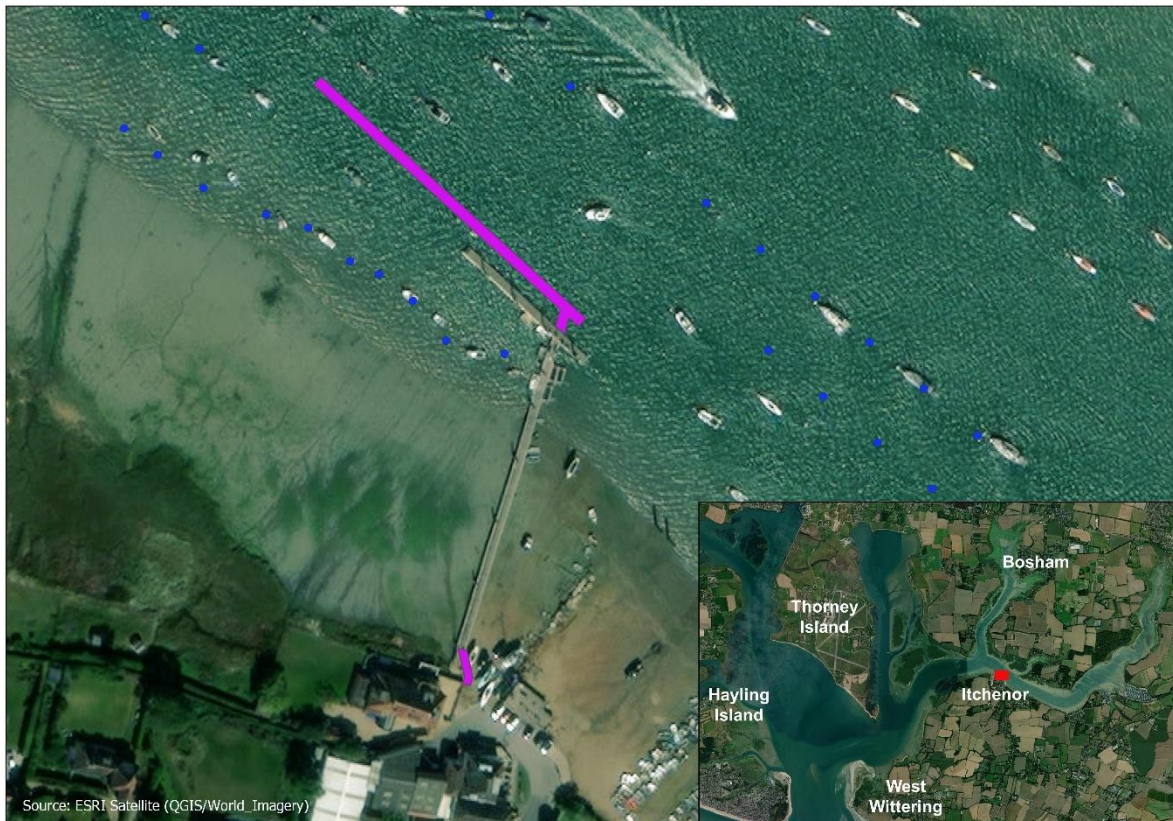

CHICHESTER
HARBOUR
CONSERVANCY

PROPOSED DEVELOPMENT OF HARBOUR OFFICE JETTY AND SHORE- BASED FACILITIES

Chichester Harbour Conservancy
The Harbour Office, The Street
Itchenor, Chichester
West Sussex
PO20 7AW

Easting: 479970
Northing: 101432

Latitude: 50.806926°
Longitude: -0.866411°

01243 512301

www.conservancy.co.uk